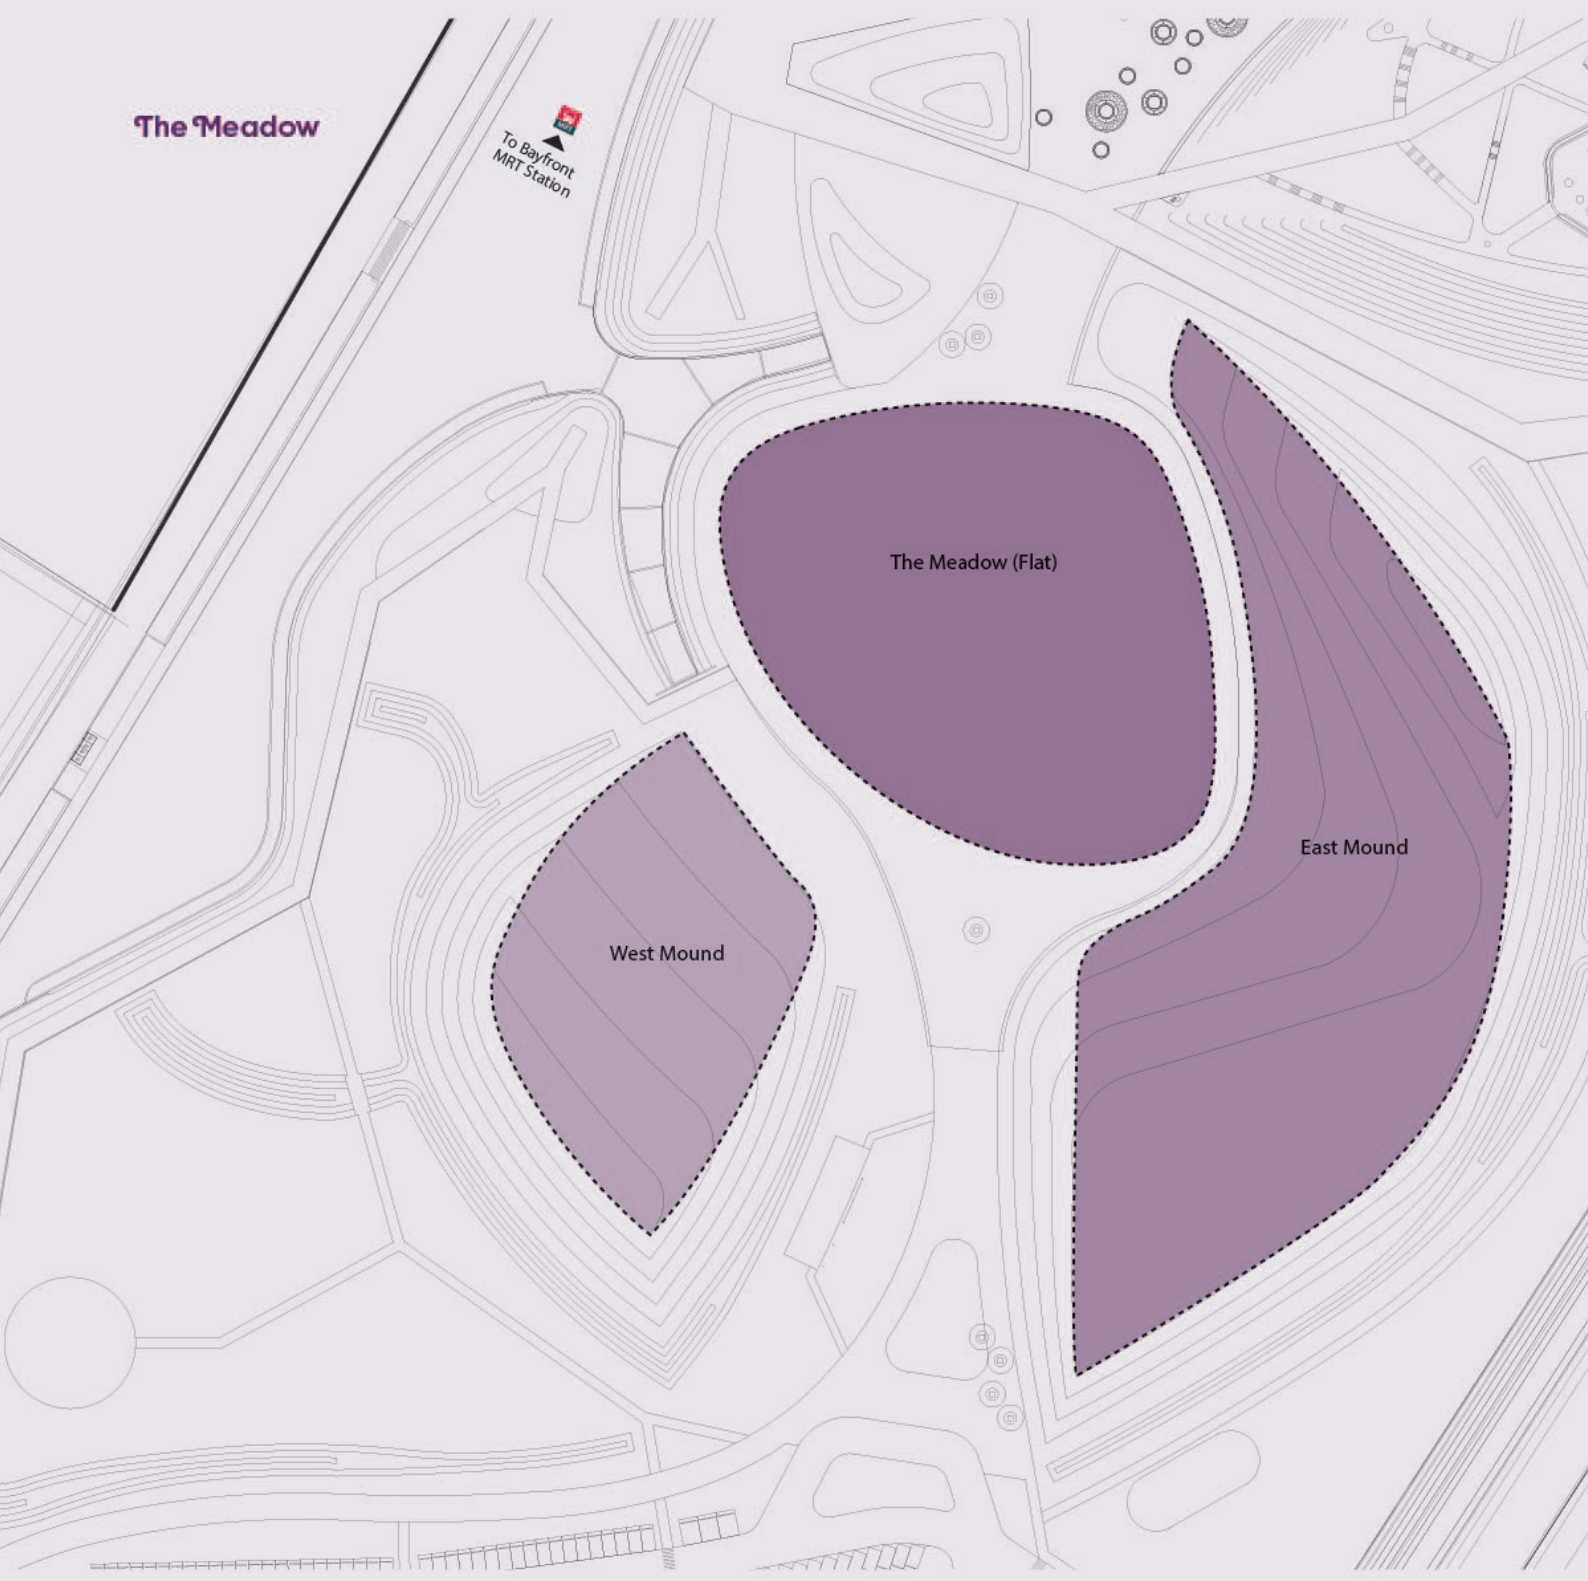

The Meadow

The Meadow is Singapore's largest outdoor garden event space – it boasts a standing capacity of up to 30,000 people. The panoramic view of the iconic Conservatories, Supertrees and Singapore's downtown cityscape provides a stunning backdrop for mega events and nights to remember.

Suitable for

- Concerts
- Festivals and Carnivals
- Incentive Dinners
- Mass Community Events
- Product Launches
- Special-themed Events
- Sports-themed Events

Transport / Access

- Chauffeur-driven Garden Cruisers can be pre-arranged to ferry guests to the venue
- Nearest carpark is The Meadow Carpark with 285 carpark lots
- About a 3-minute walk from The Meadow Carpark
- About a 5-minute walk from Bayfront MRT Station

The Meadow

LOCATION

Size

- 22,000 square metres

Facilities

- Eastern and western lawns for sitting
- Nearby power distribution boxes for power consumption
- Designated access for service vehicles